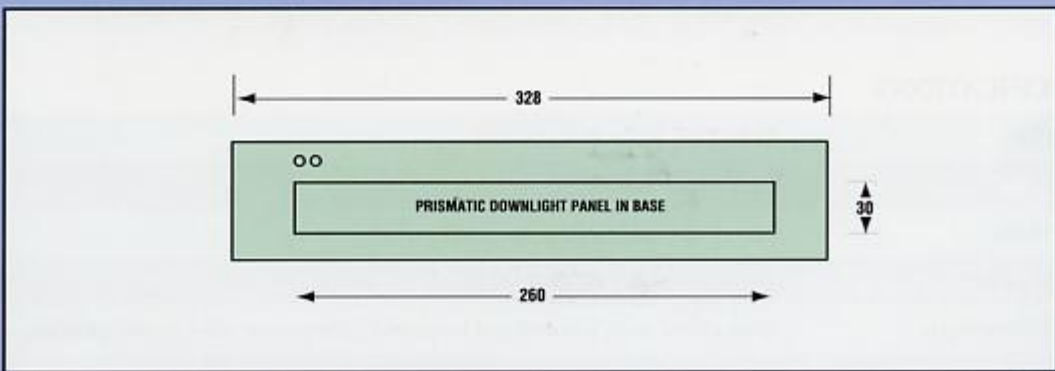

'ACTIVE 8' HERITAGE/NOUVELLE

DOWNLIGHT

'ACTIVE 8' EDGELIGHT