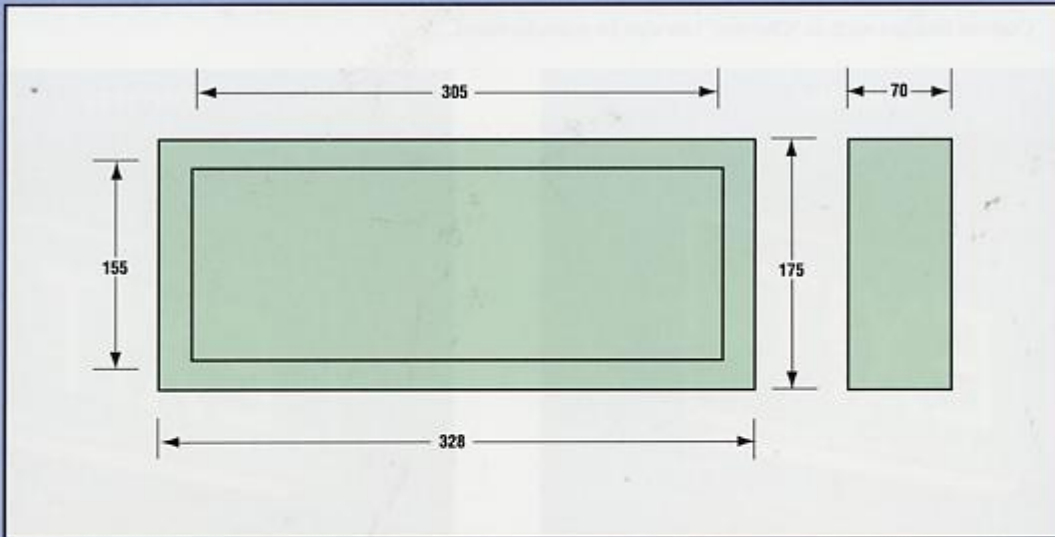

'ACTIVE 8' HERITAGE/NOUVELLE