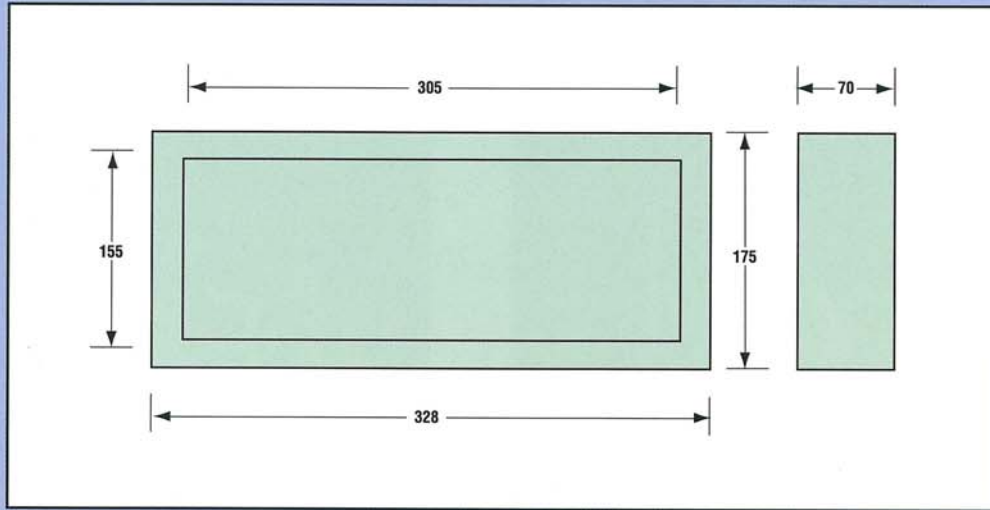

'ACTIVE 8' HERITAGE/NOUVELLE