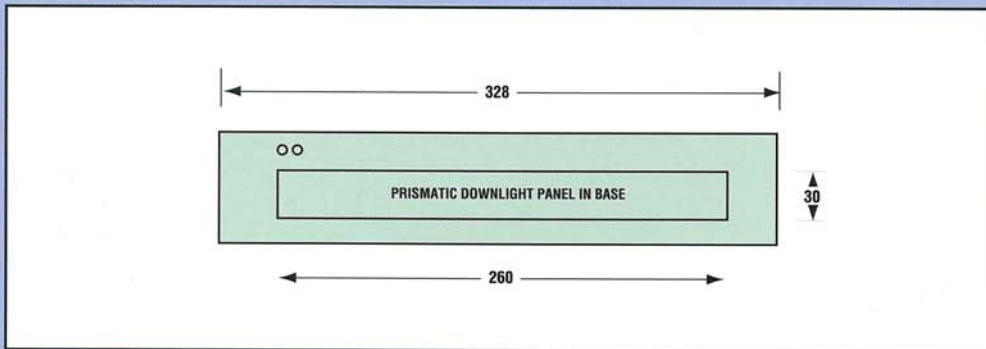

'ACTIVE 8' HERITAGE/NOUVELLE

DOWNLIGHT

'ACTIVE 8' EDGELIGHT