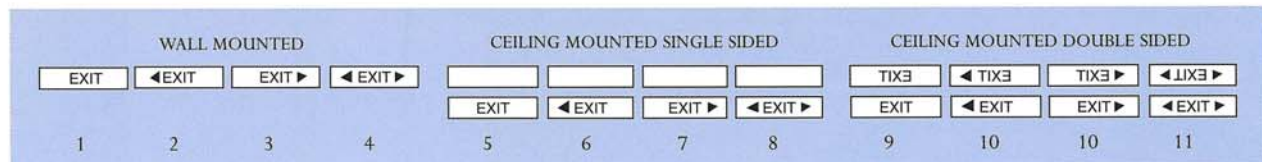

“ ACTIVE - 8 ” HERITAGE / NOUVELLE

Slim, elegant and unobtrusive, the Active-8 series of Modular exit signs was designed specifically with aesthetics in mind. The Heritage series are made in brass plated steel for those “special” applications such as hotel foyers, prestige restaurants and heritage buildings. The Nouvelle series are produced in white painted steel making it ideal for offices, quality unit blocks, convention centres, shopping complexes and the like. Custom finishes such as ‘Chrome’ can also be manufactured.

CATALOGUE NUMBER:

HERITAGE (BRASS):
NOUVELLE (WHITE):

NON-MAINTAINED
AH8NM/1-11
AN8NM/1-11

MAINTAINED
AH8M/1-11
AN8M/1-11

SPECIFICATIONS:

SUPPLY:	240V±5% 50Hz .06A. 14.5VA
LAMP:	Fluorescent 8W T5
BATTERY:	Nickel Cadmium high temperature to 70°C
CHARGER:	Two rate - high C/10 low C/20
CASE (Heritage):	Brass plated steel, polished and lacquered. (Chrome or other platings available on request)
CASE (Nouvelle):	White powder coated steel. (Other colours available on request)
DIFFUSER:	Slide in U.V. stabilised acrylic - Silk screened. Downlight diffuser: K12 Prismatic acrylic
REFLECTOR:	White painted zincseal steel
STANDARD:	Charge indicator LED and test switch
GUARANTEE:	Against faulty parts or workmanship - 12 months
SERVICE:	White Lite operates a service section to fully service any White Lite fitting
COMPLIANCE:	AS/NZS 2293.1 1995, Building code of Australia 1990, S.I.S.I.R. CP19
CERTIFICATION:	With Downlight Co C 6.3 C90 C5 See Information Sheet for spacings table.