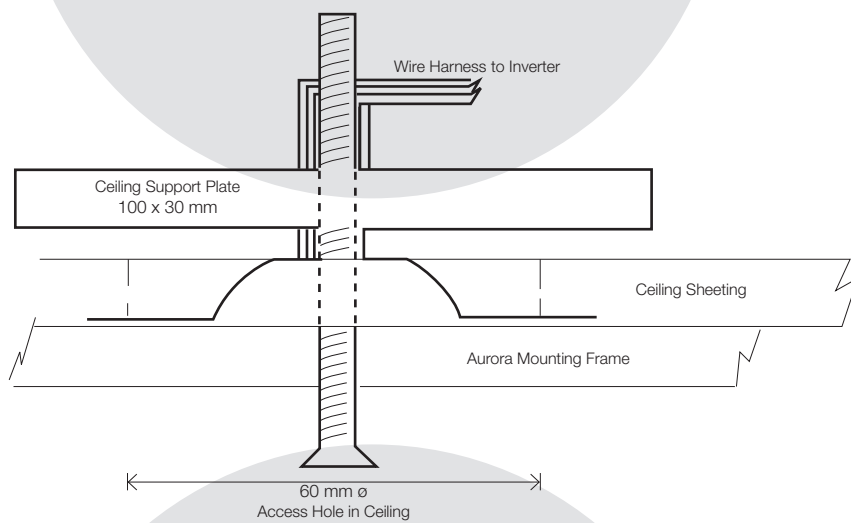

The AURORA has these great features:

- Up to 10 year lamp life with LED panel.
- Low current drain gives big power savings.
- Miniature profiles aesthetically enhance the message without any bulk.
- 32 LEDs for reliability and high lumen output.
- Ceiling mounting bar with slide in illuminated diffuser and LV end plug.
- Remote control driver uses mini 60mm ceiling aperture for access.
- Clip into ceiling fixing plate.
- Complete with 3 pin flex and plug for fast installations.
- Current sign with EXIT decal and "Peel-it" arrows or "Pictograph" symbols.
- Patented system includes wall or ceiling mounting.
- New sizes for Pictograph exit signs 100mm, 150mm, 200mm and 250mm element heights.

Ceiling Mount

Wall Mount

MODEL NUMBERS. AU16M, AU24M, AU32M, AU40M

<b>SUPPLY</b>	240V +-5% 50hz AC, 0.03A
<b>POWER CONSUMPTION</b>	Total Power Consumption 7.5W at 240V AC
<b>LAMP</b>	32 white LED panel 2W
<b>BODY</b>	Aluminium anodised
<b>DIFFUSER</b>	Acrylic with vinyl decals
<b>MOUNTING OPTIONS</b>	Wall and Ceiling
<b>STANDARD</b>	LED charge indicator and test switch
<b>MONITORING OPTIONS</b>	BULLDOG Powerline & Dataline, CATS II Dataline
<b>DIMENSIONS</b>	AU16M 16 metre viewing distance sign H 161mm x L 218mm AU24M 24 metre viewing distance sign H 213mm x L 326mm AU32M 32 metre viewing distance sign H 263mm x L 418mm AU40M 40 metre viewing distance sign H 313mm x L 518mm
<b>COMPLIANCE</b>	AS/NZS2293.1 1995, AS2293.1&.3 2005, BCA1990-2006
<b>CERTIFICATION</b>	Certification Numbers: Thermal: LSA 0506801T Photometric: LSA9075A
<b>GUARANTEE</b>	12 months against faulty parts or workmanship

**Aurora Dimensions**

Product Code	Description	Viewing Distance	Pictorial Height / Width	Product Total Height / Width
AU16M	Aurora 16M	16m	102 x 202 mm	161 x 218 mm
AU24M	Aurora 24M	24m	152 x 310 mm	213 x 326 mm
AU32M	Aurora 32M	32m	202 x 404 mm	263 x 418 mm
AU40M	Aurora 40M	40m	252 x 502 mm	313 x 518 mm