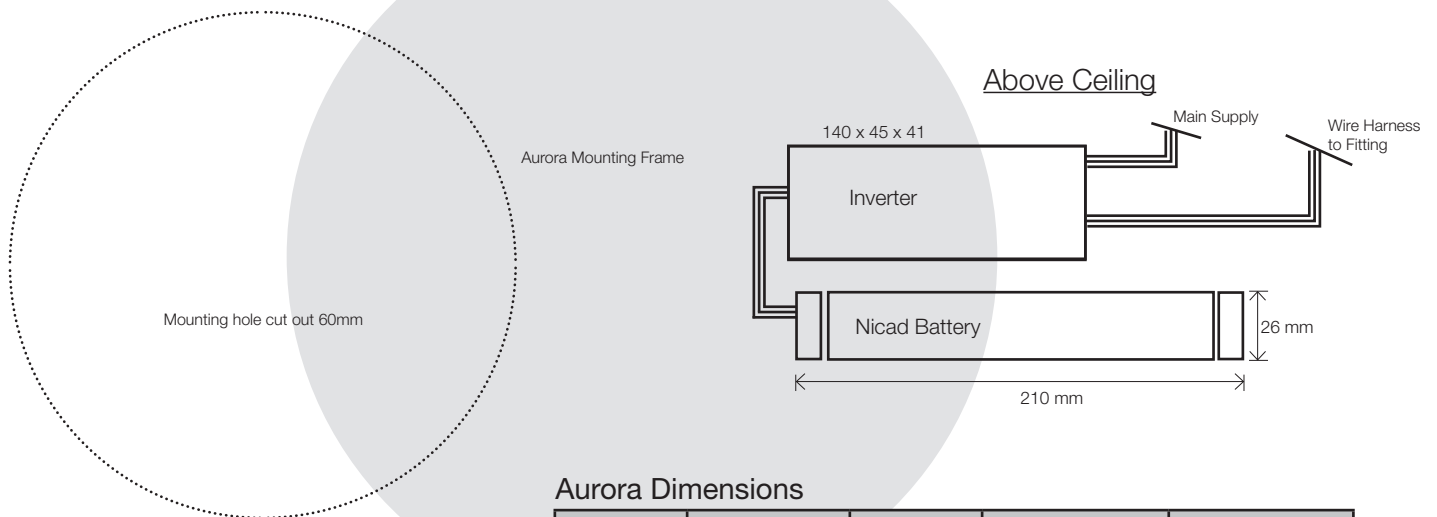

The AURORA has these great features:

- Up to 10 year lamp life with LED panel.
- Low current drain gives big power savings.
- Miniature profiles aesthetically enhance the message without any bulk.
- 32 LEDs for reliability and high lumen output.
- Ceiling mounting bar with slide in illuminated diffuser and LV end plug.
- Remote control driver uses mini 60mm ceiling aperture for access.
- Clip into ceiling fixing plate.
- Complete with 3 pin flex and plug for fast installations.
- Current sign with EXIT decal and "Peel-it" arrows or "Pictograph" symbols.
- Patented system includes wall or ceiling mounting.
- New sizes for Pictograph exit signs 100mm, 150mm, 200mm and 250mm element heights.

Ceiling Mount

Wall Mount

MODEL NUMBERS. AU16M, AU24M, AU32M, AU40M

<b>SUPPLY</b>	240V +-5% 50hz AC, 0.03A
<b>POWER CONSUMPTION</b>	Total Power Consumption 7.5W at 240V AC
<b>LAMP</b>	32 white LED panel 2W
<b>BODY</b>	Aluminium anodised
<b>DIFFUSER</b>	Acrylic with vinyl decals
<b>MOUNTING OPTIONS</b>	Wall and Ceiling
<b>STANDARD</b>	LED charge indicator and test switch
<b>MONITORING OPTIONS</b>	BULLDOG Powerline & Dataline, CATS II Dataline
<b>DIMENSIONS</b>	AU16M 16 metre viewing distance sign H 161mm x L 218mm AU24M 24 metre viewing distance sign H 213mm x L 326mm AU32M 32 metre viewing distance sign H 263mm x L 418mm AU40M 40 metre viewing distance sign H 313mm x L 518mm
<b>COMPLIANCE</b>	AS/NZS2293.1 1995, AS2293.1&.3 2005, BCA1990-2006
<b>CERTIFICATION</b>	Certification Numbers: Thermal: LSA 0506801T Photometric: LSA9075A
<b>GUARANTEE</b>	12 months against faulty parts or workmanship

**Aurora Dimensions**

Product Code	Description	Viewing Distance	Pictorial Height / Width	Product Total Height / Width
AU16M	Aurora 16M	16m	102 x 202 mm	161 x 218 mm
AU24M	Aurora 24M	24m	152 x 310 mm	213 x 326 mm
AU32M	Aurora 32M	32m	202 x 404 mm	263 x 418 mm
AU40M	Aurora 40M	40m	252 x 502 mm	313 x 518 mm