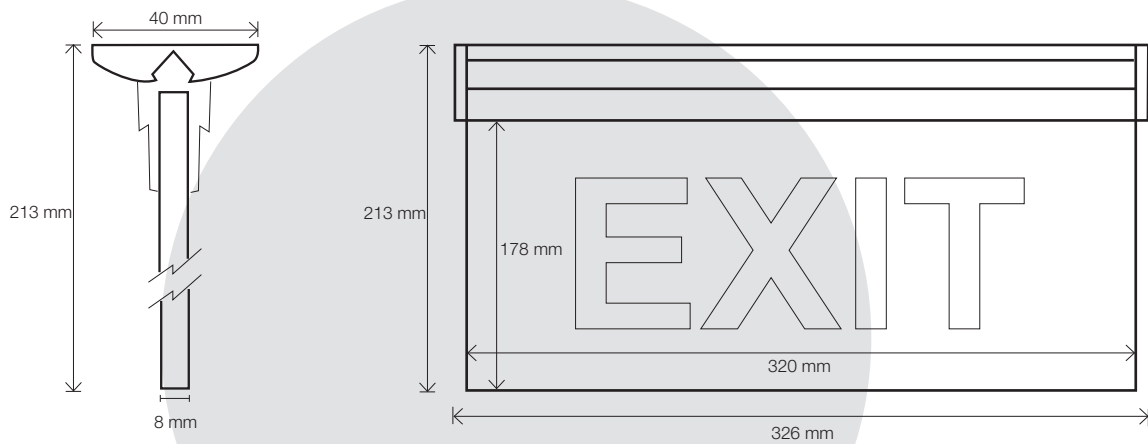

The AURORA has these great features:

- Up to 10 year lamp life with LED panel.
- Low current drain gives big power savings.
- Miniature profiles aesthetically enhance the message without any bulk.
- 32 LEDs for reliability and high lumen output.
- Ceiling mounting bar with slide in illuminated diffuser and LV end plug.
- Remote control driver uses mini 60mm ceiling aperture for access.
- Clip into ceiling fixing plate.
- Complete with 3 pin flex and plug for fast installations.
- Current sign with EXIT decal and "Peel-it" arrows or "Pictograph" symbols.
- Patented system includes wall or ceiling mounting.
- New sizes for Pictograph exit signs 100mm, 150mm, 200mm and 250mm element heights.

Ceiling Mount

Wall Mount

MODEL NUMBERS. AU16M, AU24M, AU32M, AU40M

<b>SUPPLY</b>	240V +-5% 50hz AC, 0.03A
<b>POWER CONSUMPTION</b>	Total Power Consumption 7.5W at 240V AC
<b>LAMP</b>	32 white LED panel 2W
<b>BODY</b>	Aluminium anodised
<b>DIFFUSER</b>	Acrylic with vinyl decals
<b>MOUNTING OPTIONS</b>	Wall and Ceiling
<b>STANDARD</b>	LED charge indicator and test switch
<b>MONITORING OPTIONS</b>	BULLDOG Powerline & Dataline, CATS II Dataline
<b>DIMENSIONS</b>	AU16M 16 metre viewing distance sign H 161mm x L 218mm AU24M 24 metre viewing distance sign H 213mm x L 326mm AU32M 32 metre viewing distance sign H 263mm x L 418mm AU40M 40 metre viewing distance sign H 313mm x L 518mm
<b>COMPLIANCE</b>	AS/NZS2293.1 1995, AS2293.1&.3 2005, BCA1990-2006
<b>CERTIFICATION</b>	Certification Numbers: Thermal: LSA 0506801T Photometric: LSA9075A
<b>GUARANTEE</b>	12 months against faulty parts or workmanship

**Aurora Dimensions**

Product Code	Description	Viewing Distance	Pictorial Height / Width	Product Total Height / Width
AU16M	Aurora 16M	16m	102 x 202 mm	161 x 218 mm
AU24M	Aurora 24M	24m	152 x 310 mm	213 x 326 mm
AU32M	Aurora 32M	32m	202 x 404 mm	263 x 418 mm
AU40M	Aurora 40M	40m	252 x 502 mm	313 x 518 mm