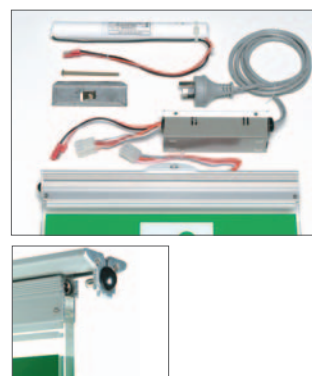

The AURORA has these great features:

- Up to 10 year lamp life with LED panel.
- Low current drain gives big power savings.
- Miniature profiles aesthetically enhance the message without any bulk.
- 32 LEDs for reliability and high lumen output.
- Ceiling mounting bar with slide in illuminated diffuser and LV end plug.
- Remote control driver uses mini 60mm ceiling aperture for access.
- Clip into ceiling fixing plate.
- Complete with 3 pin flex and plug for fast installations.
- Current sign with EXIT decal and "Peel-it" arrows or "Pictograph" symbols.
- Patented system includes wall or ceiling mounting.
- New sizes for Pictograph exit signs 100mm, 150mm, 200mm and 250mm element heights.

Ceiling Mount

Wall Mount

MODEL NUMBERS. AU16M, AU24M, AU32M, AU40M

<b>SUPPLY</b>	240V +-5% 50hz AC, 0.03A
<b>POWER CONSUMPTION</b>	Total Power Consumption 7.5W at 240V AC
<b>LAMP</b>	32 white LED panel 2W
<b>BODY</b>	Aluminium anodised
<b>DIFFUSER</b>	Acrylic with vinyl decals
<b>MOUNTING OPTIONS</b>	Wall and Ceiling
<b>STANDARD</b>	LED charge indicator and test switch
<b>MONITORING OPTIONS</b>	BULLDOG Powerline & Dataline, CATS II Dataline
<b>DIMENSIONS</b>	AU16M 16 metre viewing distance sign H 161mm x L 218mm AU24M 24 metre viewing distance sign H 213mm x L 326mm AU32M 32 metre viewing distance sign H 263mm x L 418mm AU40M 40 metre viewing distance sign H 313mm x L 518mm
<b>COMPLIANCE</b>	AS/NZS2293.1 1995, AS2293.1&.3 2005, BCA1990-2006
<b>CERTIFICATION</b>	Certification Numbers: Thermal: LSA 0506801T Photometric: LSA9075A
<b>GUARANTEE</b>	12 months against faulty parts or workmanship