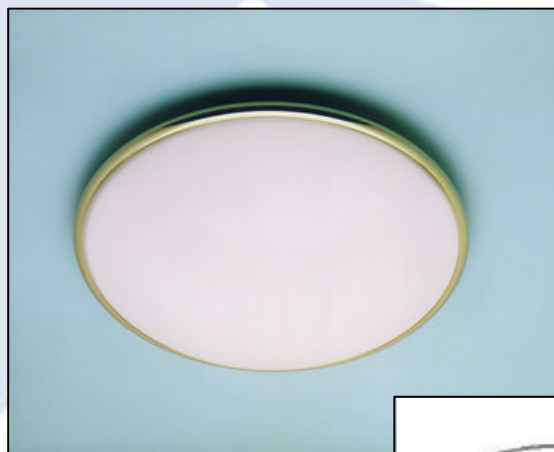

White Lite Industries

www.white-lite.com.au

sales@white-lite.com.au

Circular Fluorescent

When indoor emergency lighting needs to be stylish and unobtrusive the Toledo range meets the criteria. For use in Office Apartments, Hotels, Resorts and Schools, the Toledo offers a low maintenance, energy efficient luminaire that blends with any interior décor. The Toledo is available in 430mm or 530 mm and is offered in range of colours and finishes, as standard in white or brass and is suitable for wall or ceiling mounting. All emergency units are fitted with an electronic inverter & ballast.

Model No. TH132M TH224M

		TH132M	TH224M
SUPPLY	240V±5% 50Hz @ 230mA Fully Electronic		
LAMP	Fluorescent Circular	1 x 32 W	2 x 24W PLC
BATTERY	NiCad High Temperature to 70°C	4.8V 4AH NICAD	4.8V 4AH NICAD
CASE	Std colours: Brass or White (Other finishes: Chrome or Black)	430mm Diam.	530mm D am.
REFLECTOR	Powder coat Zincseal steel		
DIFFUSER	White Opal Acrylic		
OPTIONS	240V Only, CATSII & Bulldog, 12V, 24V or 110V DC		
GUARANTEE	12 Months against faulty parts or workmanship		
COMPLIANCE	AS/NZS 2293.1 (1995), BCA (1990), S.I.S.I.R CP19		
CERTIFICATION	Thermal and Photometric test reports, respectively.	T012/97, LAA9981001D	T012/97,036CL/97
CLASSIFICATION		C0: D12.5 C90: D12.5	C0:E16 C90: C32