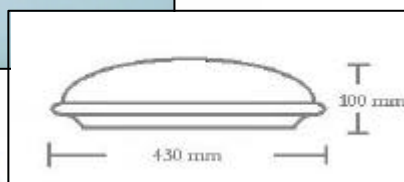

White Lite Industries

www.white-lite.com.au

sales@white-lite.com.au

Circular Fluorescent

When indoor emergency lighting needs to be stylish and unobtrusive the Toledo range meets the criteria. For use in Office Apartments, Hotels, Resorts and Schools, the Toledo offers a low maintenance, energy efficient luminaire that blends with any interior décor. The Toledo is available in 430mm or 530 mm and is offered in range of colours and finishes, as standard in white or brass and is suitable for wall or ceiling mounting. All emergency units are fitted with an electronic inverter & ballast.