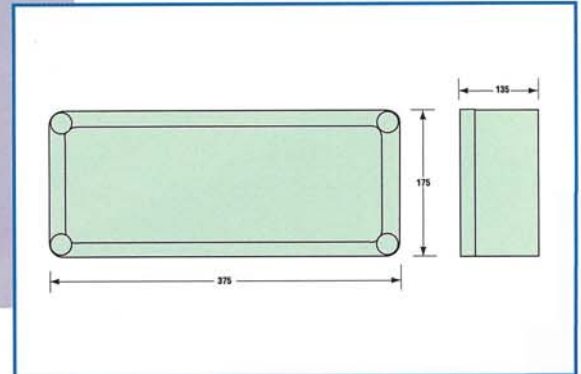

“ COOL ROOM ” EXIT SIGN

This single sided Exit Sign is fully weatherproof to IP67 and specially designed to operate in a cool room to temperatures of minus 20°C. CATS II monitored version available. *This Exit must remain illuminated at all times.*

CATALOGUE NUMBER:

MAINTAINED
STANDARD: CP110CR/1-4
CATS II: CPC110CR/1-4

Diffuser type is specified by adding relevant number from key below to Catalogue Number. e.g. CP110CR/3

SPECIFICATIONS:

SUPPLY:	240V±5% 50Hz .06A. 14.5VA
LAMP:	Fluorescent 10WT8
BATTERY:	Nickel Cadmium High Temperature to 70°C
CHARGER:	Two rate- high C/10 lowC/20
CASE:	Glass reinforced resin (grey) rated IP67
DIFFUSER:	U.V. stabilised clear polycarbonate with inset silk screened opal acrylic panel
REFLECTOR:	White painted zincseal steel
STANDARD:	Charge indicator LED and test switch
GUARANTEE:	Against faulty parts or workmanship - 12 months
SERVICE:	White Lite operates a service section to fully service any White Lite fitting
COMPLIANCE:	AS/NZS 2293.1 1995, Building Code of Australia 1990, S.I.S.I.R. CP19
CERTIFICATION:	See Information Sheet for spacings table.
DIMENSIONS:	375mm length x 190mm height x 135mm deep