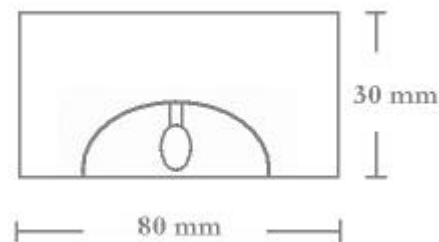

Using our already established Pathfinder control equipment, the miniature lamp can also run in conjunction with the CATS II monitoring system as required.
Classification details remain identical to the standard Pathfinder. (C0: D20 C90: D20)

ABN: 69 000 123 508

Unit 5-7/42 Beaumont Road Mt Kuring-gai NSW 2080
☎ 61 2 9457 8877 📠 61 2 9457 9596