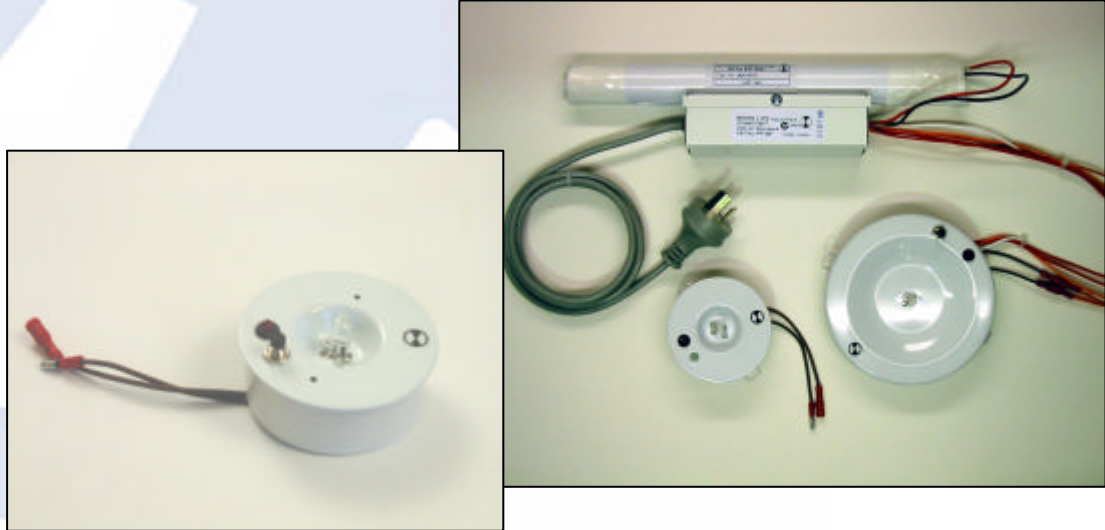

## Miniature Surface Mount Pathfinder

Designed for surface mount installations where remote emergency control equipment can be accommodated and the emergency lamp reflector needs to be as small as possible.

Cat. No. PFMS10F

Using our already established Pathfinder control equipment, the miniature lamp can also run in conjunction with the CATS II monitoring system as required.  
Classification details remain identical to the standard Pathfinder. (C0: D20 C90: D20)