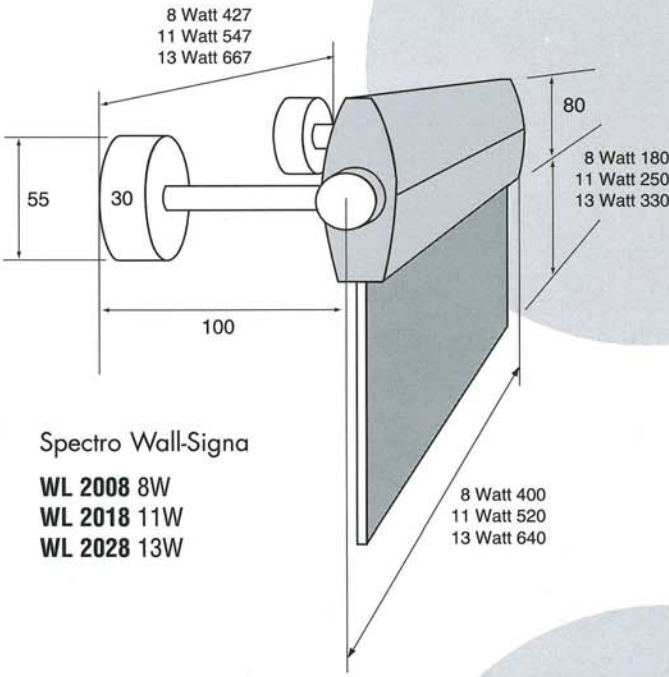

Signa

Spectro Wall-Signa
WL 2008 8W
WL 2018 11W
WL 2028 13W