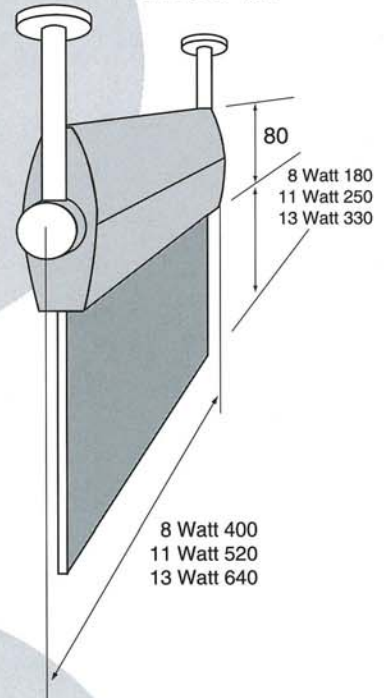

SPECIFICATIONS:

| | |
|-------------|---|
| SUPPLY: | 240V±5% 50Hz .07A 17VA |
| LAMP: | Fluorescent 8, 11 & 13W T2 |
| CASE: | Aluminium Profile |
| SIGN PANEL: | Clear or Opal acrylic, engraved / Signwritten upon request |
| REFLECTOR: | White painted zinc seal steel |
| GUARANTEE: | Against faulty parts or workmanship - 12 Months |
| SERVICE: | White Lite operates a service section to fully service any White Lite fitting |

8 Watt 400
 11 Watt 520
 13 Watt 640

Elips-Signa
 Catalogue Numbers:
 Surface
WL 2108 8W
WL 2118 11W
WL 2128 13W
 Recessed
WL 2138 8W
WL 2148 11W
WL 2158 13W